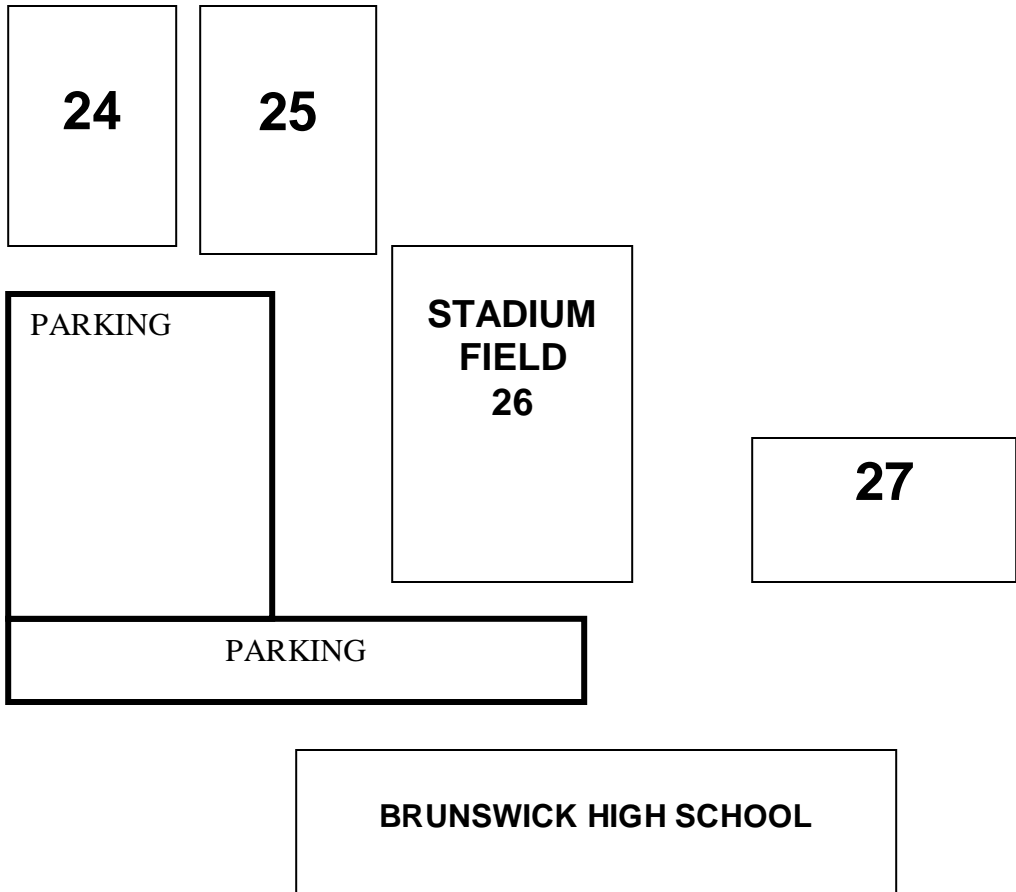

AREA MAP SHOWING LOCATIONS

<u>GPS COORDINATES for the sites</u>		
Foltz	N 41 18.118	W081 52.
Darice	N 41 18.118	W081 51.
High School	N 41 18.303	W081 50.803
Buckeye	N41 11.326	W081 55.

EHRNFELT SOCCER COMPLEX

PARKING

14

13

PARKING

ENTER

LUNN RD.

BUCKEYE SOCCER FIELDS

3084 COLUMBIA RD., MEDINA,
OHIO 44256

****CONSTRUCTION ALERT**** Columbia is closed for construction just north of Rt.303 and you need to make a detour if you take this route. I am not sure how long the construction is going to last, but we believe the best route is Boston to Marks Rd., Marks Rd. to Rt. 303, Rt.303 to Columbia Rd.

WOLF RD.

COLUMBIA RD. RT 252

**BRUNSWICK HIGH SCHOOL
SOCCER FIELDS**

3581 Center Rd,
Brunswick, Ohio

Rt. 303

Center Rd.

**Junior / Senior College Coach
Spotlight Field Configuration**

**EHRNFELT
SOCCER
COMPLEX**