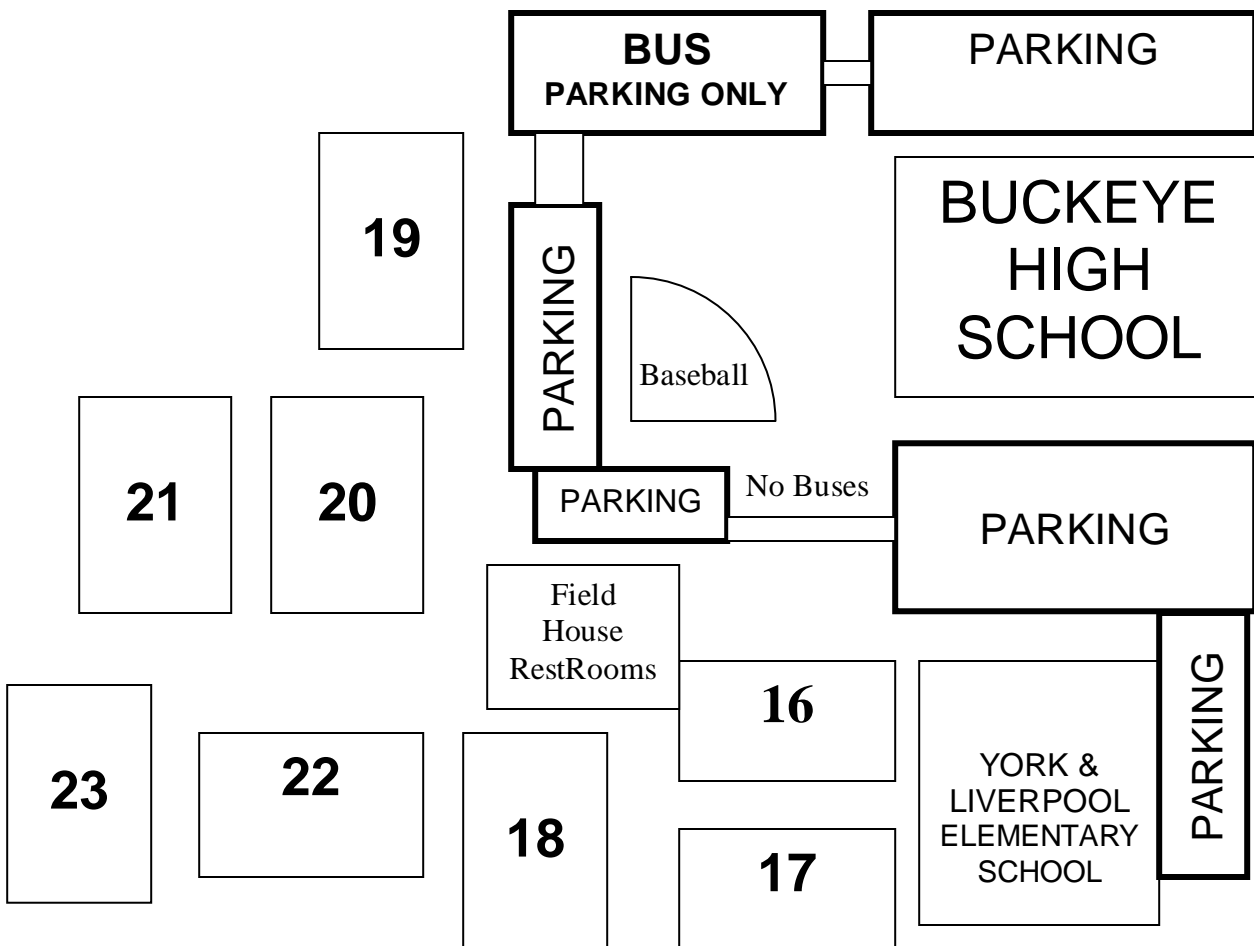

BUCKEYE SOCCER FIELDS

3084 COLUMBIA RD., MEDINA,
OHIO 44256

CONSTRUCTION ALERT Columbia is closed for construction just north of Rt.303 and you need to make a detour if you take this route. I am not sure how long the construction is going to last, but we believe the best route is Boston to Marks Rd., Marks Rd. to Rt. 303, Rt.303 to Columbia Rd.

WOLF RD.

COLUMBIA RD. RT 252