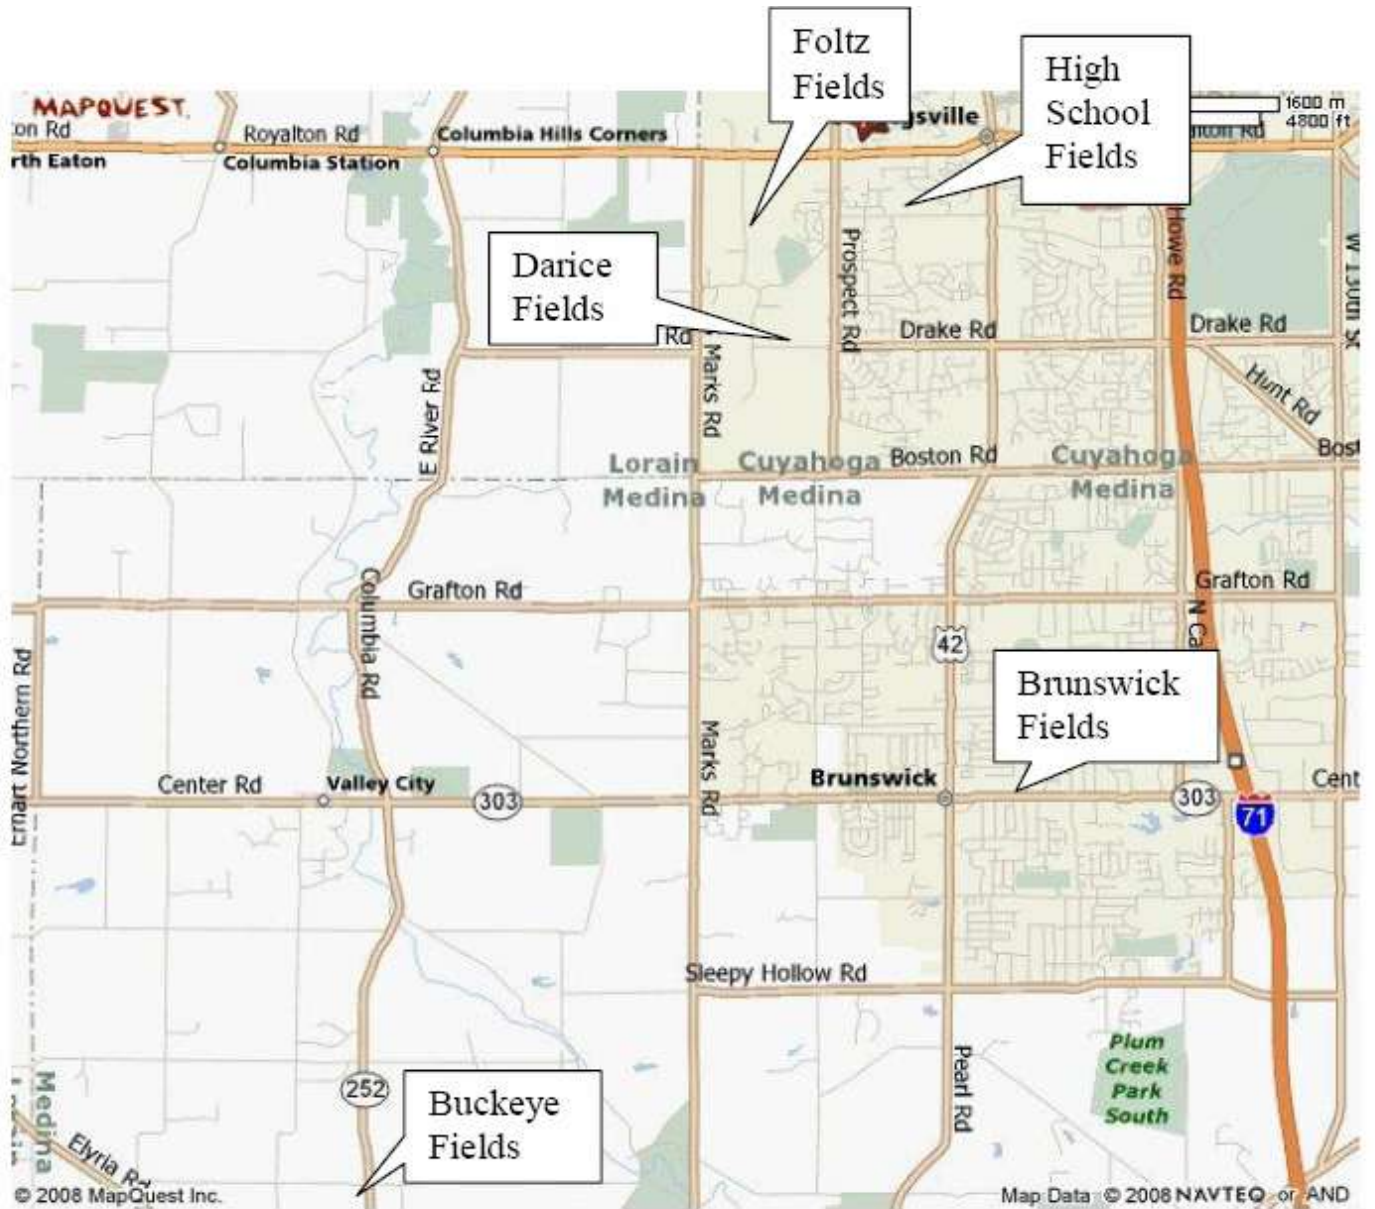

AREA MAP SHOWING LOCATIONS

<u>GPS COORDINATES for the sites</u>		
Foltz	N 41 18.118	W081 52.
Darice	N 41 18.118	W081 51.
High School	N 41 18.303	W081 50.803
Buckeye	N41 11.326	W081 55.

EHRNFELT SOCCER COMPLEX

PEARL RD.

15

**HIGH SCHOOL
FIELDS**
20017 Lunn Road,
Strongsville, OH 44149

PARKING

STADIUM

PARKING

HIGH SCHOOL

Miller Rademaker Dr.

PARKING

14

13

PARKING

ENTER

LUNN RD.

BUCKEYE SOCCER FIELDS

3084 COLUMBIA RD., MEDINA,
OHIO 44256

****CONSTRUCTION ALERT**** Columbia is closed for construction just north of Rt.303 and you need to make a detour if you take this route. I am not sure how long the construction is going to last, but we believe the best route is Boston to Marks Rd., Marks Rd. to Rt. 303, Rt.303 to Columbia Rd.