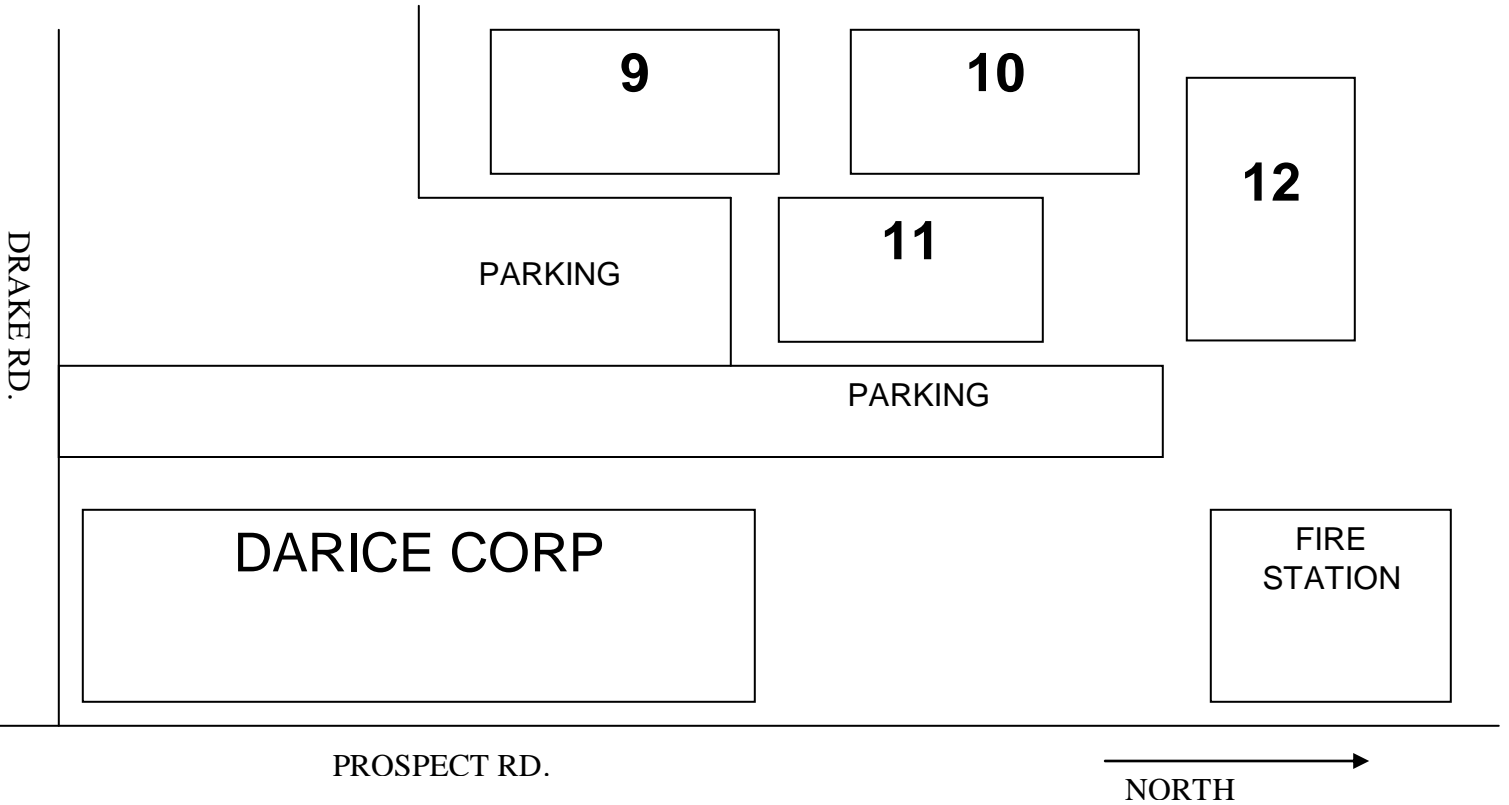

AREA MAP SHOWING LOCATIONS

<u>GPS COORDINATES for the sites</u>		
Foltz	N 41 18.118	W081 52.
Darice	N 41 18.118	W081 51.
High School	N 41 18.303	W081 50.803
Buckeye	N41 11.326	W081 55.

EHRNFELT SOCCER COMPLEX

PEARL RD.

15

**HIGH SCHOOL
FIELDS**
20017 Lunn Road,
Strongsville, OH 44149

PARKING

STADIUM

PARKING

HIGH SCHOOL

Miller Rademaker Dr.

PARKING

14

13

PARKING

ENTER

LUNN RD.

BUCKEYE SOCCER FIELDS

3084 COLUMBIA RD., MEDINA,
OHIO 44256

****CONSTRUCTION ALERT**** Columbia is closed for construction just north of Rt.303 and you need to make a detour if you take this route. I am not sure how long the construction is going to last, but we believe the best route is Boston to Marks Rd., Marks Rd. to Rt. 303, Rt.303 to Columbia Rd.