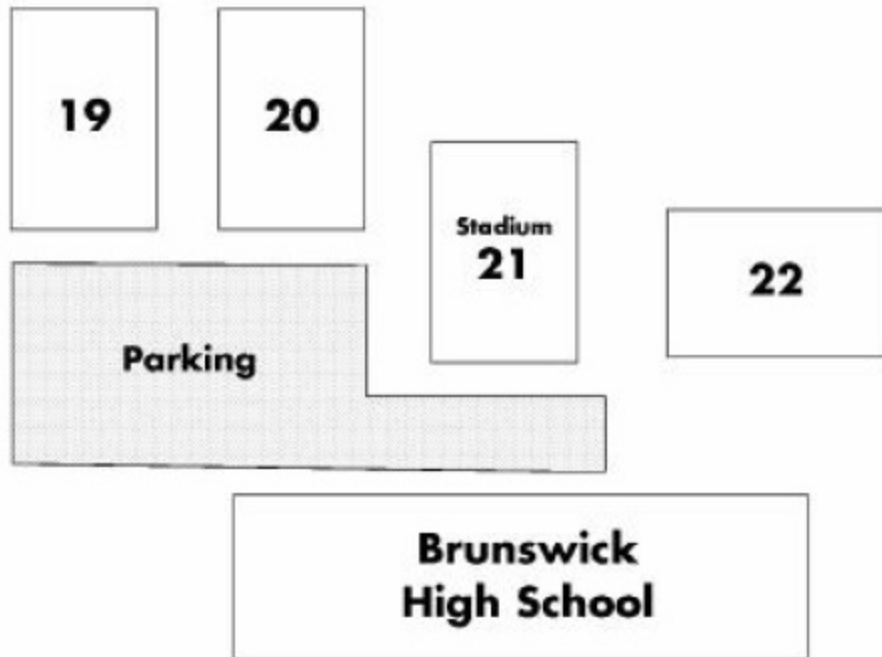

EHRNFELT SOCCER COMPLEX

FOLTZ FIELDS

HIGH SCHOOL FIELDS

DARICE SOCCER FIELDS

21160 Drake Road

BRUNSWICK HIGH SCHOOL SOCCER FIELDS

3581 Center Road • Brunswick, Ohio 44212

CENTER ROAD - RT. 303

BUCKEYE SOCCER FIELDS

3024 Columbia Road • Medina, Ohio 44258