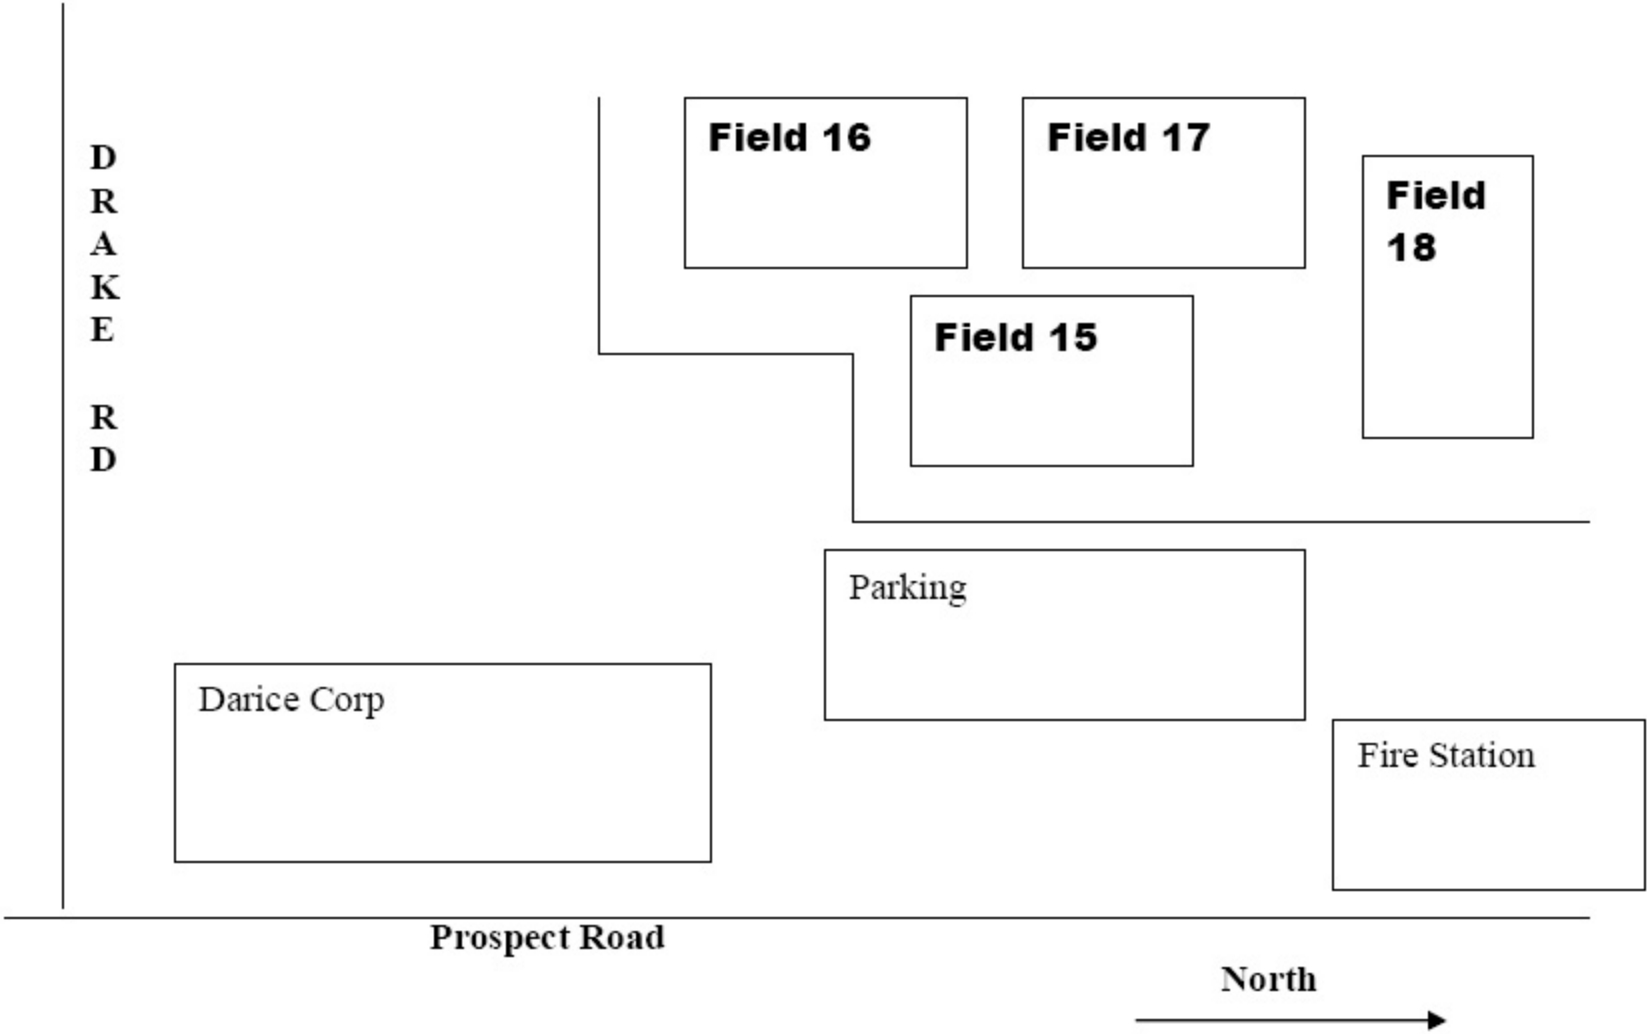

EHRNFELT SOCCER COMPLEX

FOLTZ FIELDS

HIGH SCHOOL FIELDS

DARICE SOCCER FIELDS

21160 Drake Road

BRUNSWICK HIGH SCHOOL SOCCER FIELDS

3581 Center Road • Brunswick, Ohio 44212

CENTER ROAD - RT. 303

BUCKEYE SOCCER FIELDS

3024 Columbia Road • Medina, Ohio 44258