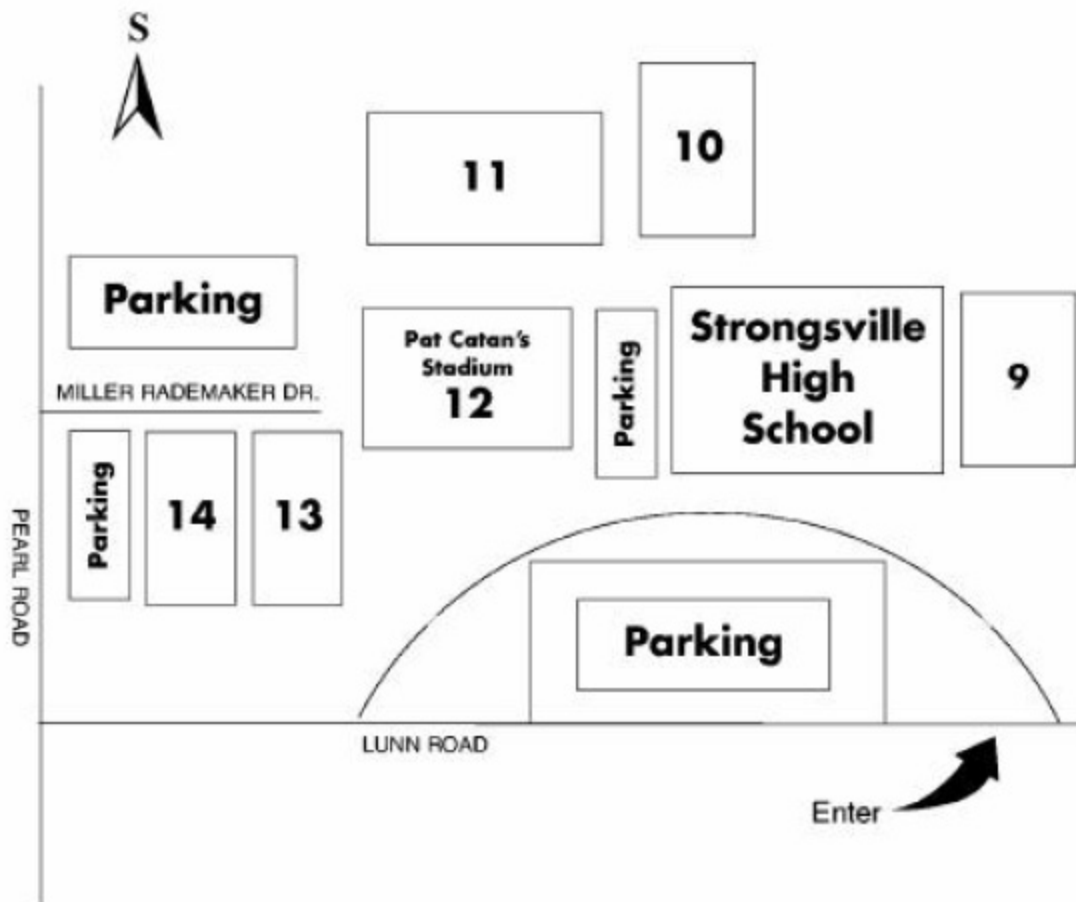

EHRNFELT SOCCER COMPLEX

FOLTZ FIELDS

HIGH SCHOOL FIELDS

DARICE SOCCER FIELDS

21160 Drake Road

BRUNSWICK HIGH SCHOOL SOCCER FIELDS

3581 Center Road • Brunswick, Ohio 44212

CENTER ROAD - RT. 303

BUCKEYE SOCCER FIELDS

3024 Columbia Road • Medina, Ohio 44258