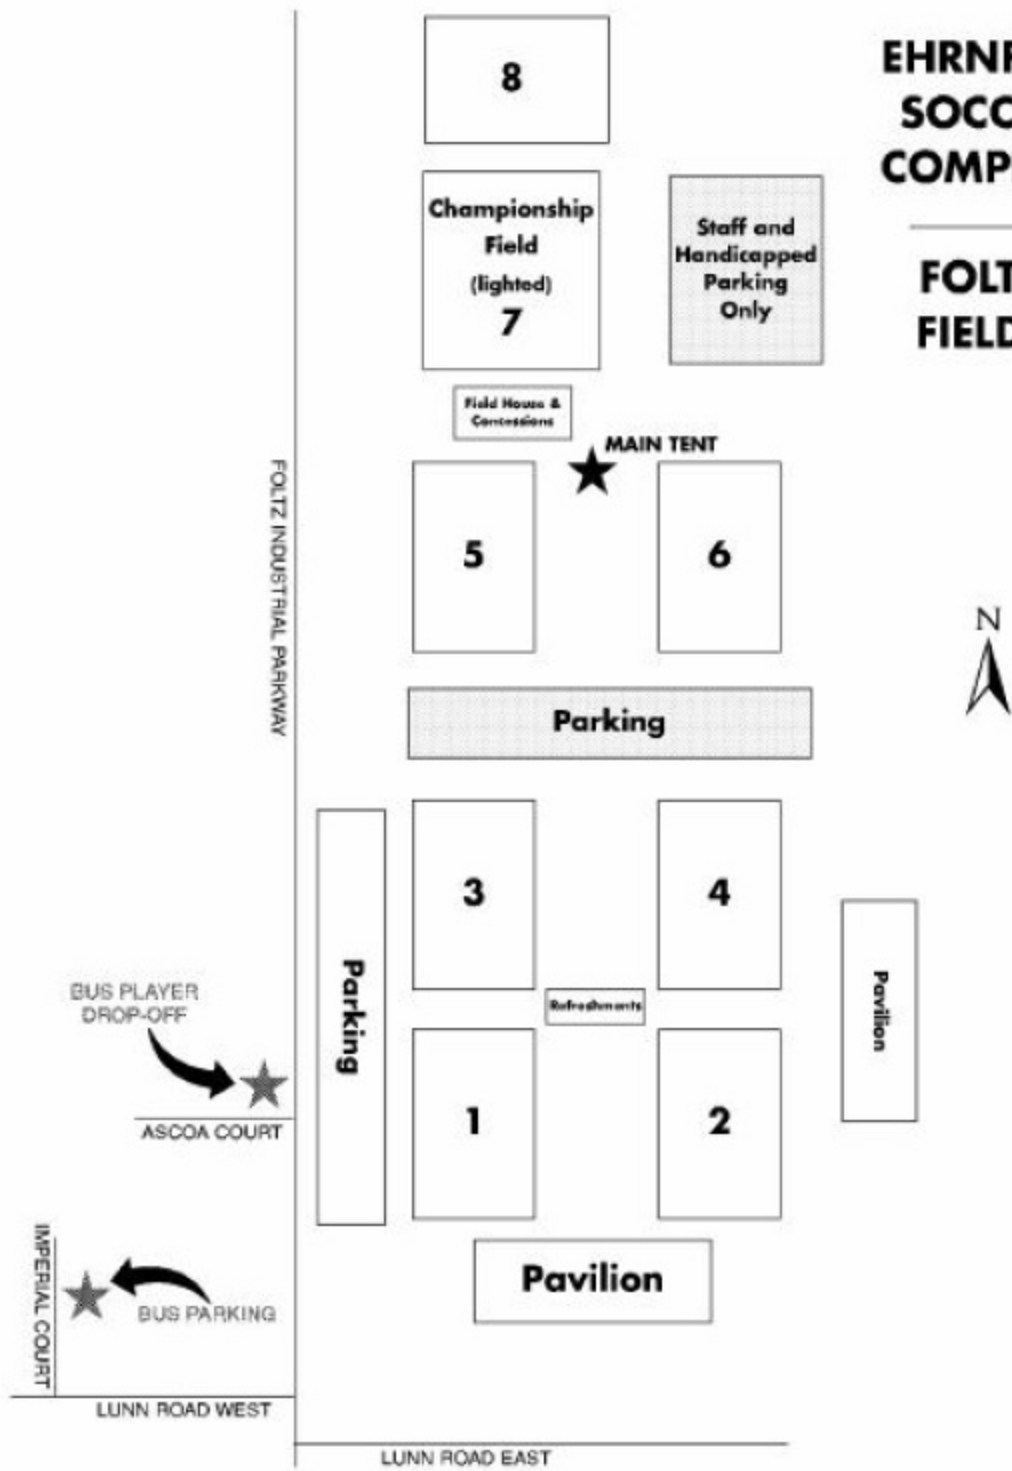

EHRNFELT SOCCER COMPLEX

FOLTZ FIELDS

HIGH SCHOOL FIELDS

DARICE SOCCER FIELDS

21160 Drake Road

BRUNSWICK HIGH SCHOOL SOCCER FIELDS

3581 Center Road • Brunswick, Ohio 44212

CENTER ROAD - RT. 303

BUCKEYE SOCCER FIELDS

3024 Columbia Road • Medina, Ohio 44258