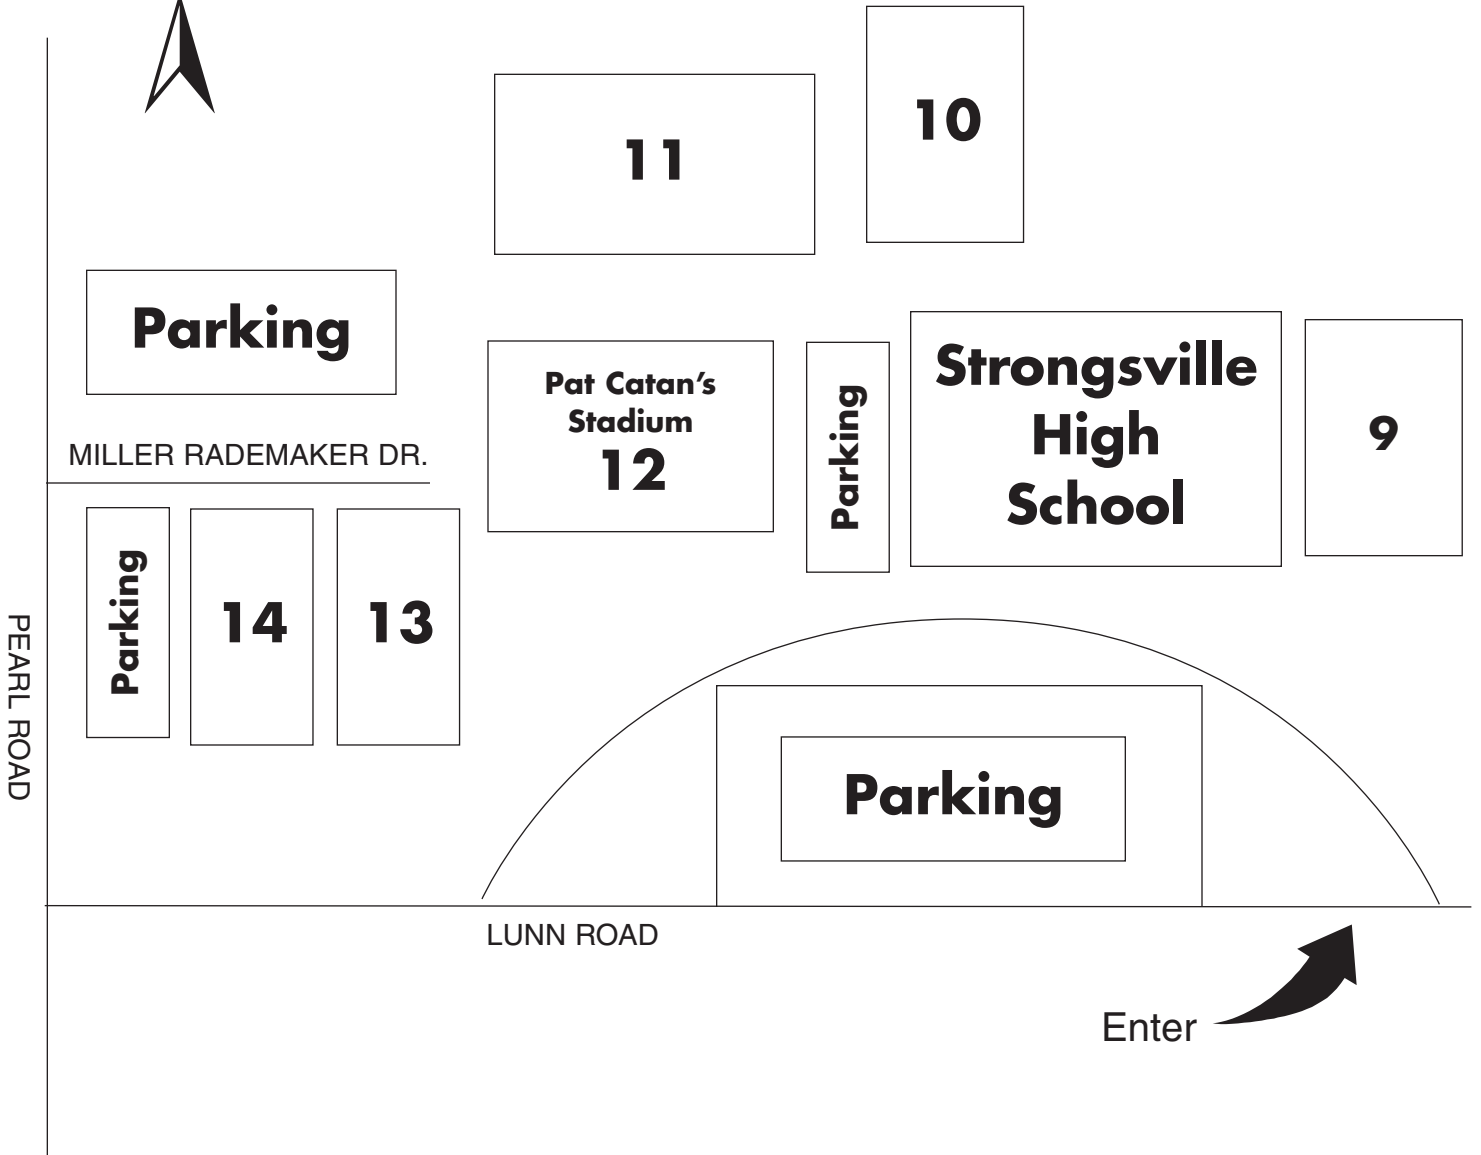

## FOLTZ FIELDS

FOLTZ INDUSTRIAL PARKWAY

MAIN TENT

# HIGH SCHOOL FIELDS

**Parking**

**11**

**10**

Pat Catan's  
Stadium  
**12**

**Parking**

**Strongsville  
High  
School**

**9**

MILLER RADEMAKER DR.

**Parking**

**14**

**13**

**Parking**

PEARL ROAD

LUNN ROAD

Enter